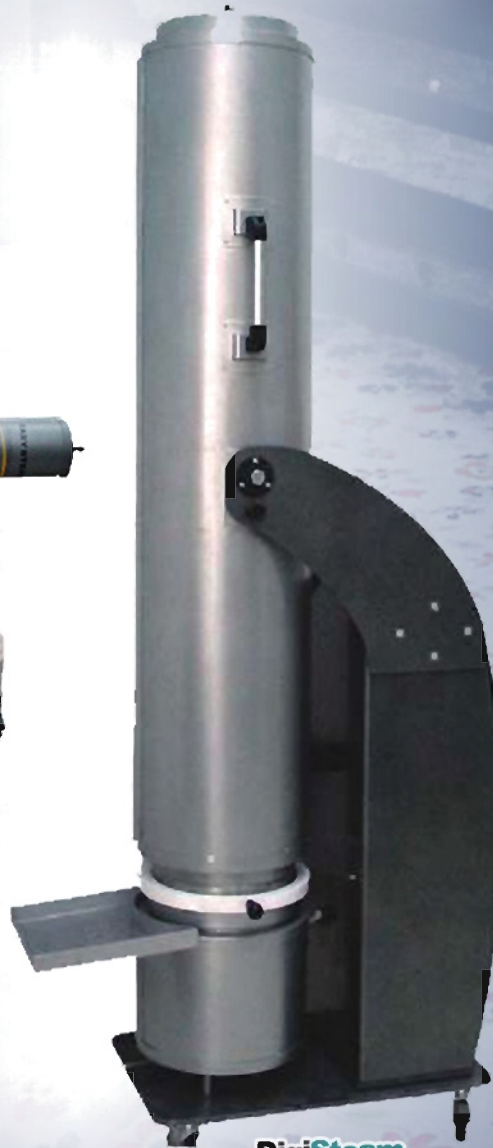

# DigiSteam

**DigiSteam**

|                      |                           |
|----------------------|---------------------------|
| <b>MODEL</b>         | DigiSteam 3000 & 5000     |
| <b>Machine Size</b>  | W:31.5" x L:39.5" x H:90" |
| <b>Weight</b>        | 250-500 lbs               |
| <b>Power</b>         | 220 volts @ 20/40 amps    |
| <b>Working Width</b> | 60"                       |